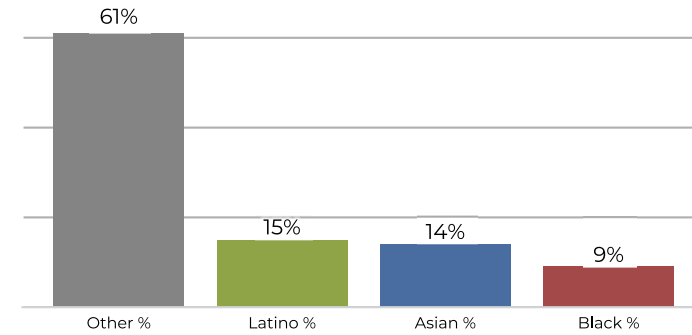

District 036

2020 Census

Citizen Voting Age Population

Population	Deviation	Deviation %	Other	Other %	Latino	Latino %	Asian	Asian %	Black	Black %
137,433	2,807	2.1%	71,026	51.7%	23,889	17.4%	29,986	21.8%	12,532	9.1%
Total CVAP	Other CVAP	Other CVAP %	Latino CVAP	Latino CVAP %	Asian CVAP	Asian CVAP %	Black CVAP	Black CVAP %		
77,790	47,931	61.6%	11,854	15.2%	10,937	14.1%	7,068	9.1%		