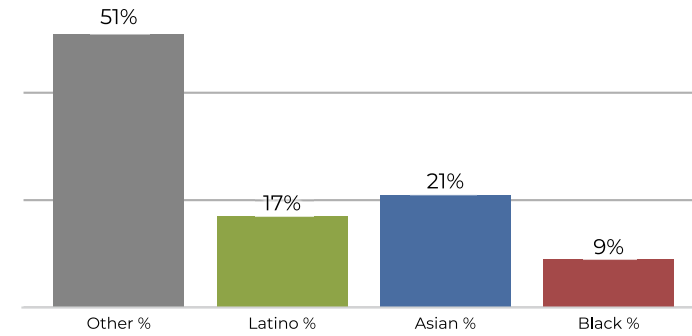

District 036

2020 Census

Citizen Voting Age Population

Population	Deviation	Deviation %	Other	Other %	Latino	Latino %	Asian	Asian %	Black	Black %
137,433	2,807	2.1%	71,026	51.7%	23,889	17.4%	29,986	21.8%	12,532	9.1%
Total CVAP	Other CVAP	Other CVAP %	Latino CVAP	Latino CVAP %	Asian CVAP	Asian CVAP %	Black CVAP	Black CVAP %		
77,790	47,931	61.6%	11,854	15.2%	10,937	14.1%	7,068	9.1%		